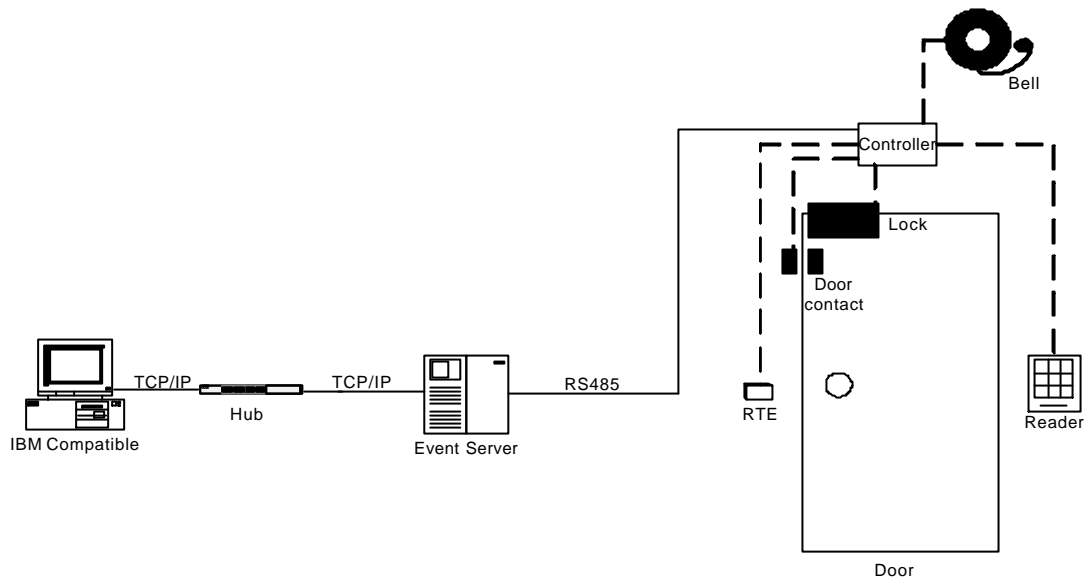

- Up to 64 event server supported
- Easy to installation
- 10year Card Holder data backup after power loss
- Communications auto-sense

Door Controller

General Features

- Support Proximity, Motorola, HID, Mifare Reader
- Support 3 x 4 keypad
- Door sensor input
- Output for electronic door lock
- Door release button input
- Alarm output

MaCaPS

Where card security lives
(a subsidiary of CityU Enterprises Co. Ltd.)

MaCaPS Int'l Ltd.
c/o IBDO, City University of Hong Kong,
83 Tat Chee Avenue, Kowloon, Hong Kong
Tel: (852) 2784-4298 <http://www.macaps.com.hk>
Fax: (852) 2784-4167 Email: info@macaps.com.hk