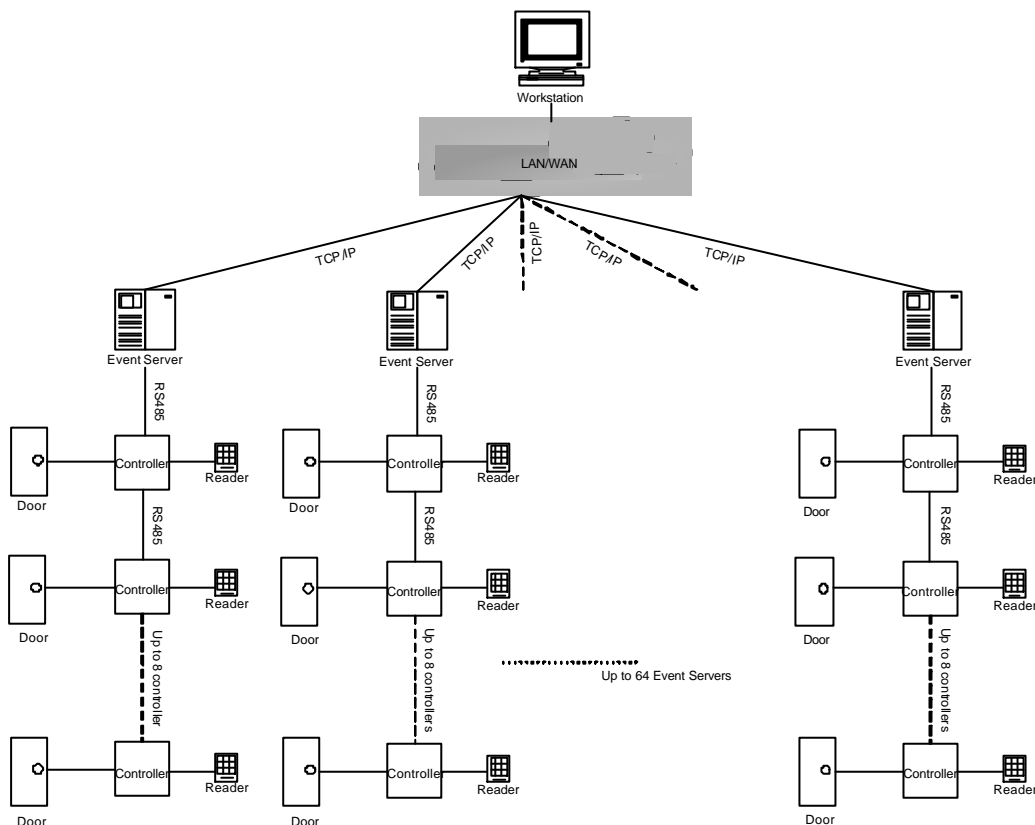

## Smart Access System (SAS-ES1)

SAS-ES1 is an **Ethernet(TCP/IP)** ready embedded Event Server designed for a series of Access Control System. This unit can handle a large capacity of cardholders and transactions. The Ethernet feature allows the system to be used in a local (standalone) or a web-based (clustered) control and monitor mode.

### Event Server

Fig 1.1 Access Control System Schematic Diagram

### General Features

- Direct Ethernet connection with a unique IP address.
- Communication and power status LED's
- Card only or card + PIN operation
- Support up to 28,000 card holders and transactions respective in offline mode
- Support up to 128 time zone commands
- Support weekly and holiday time zone setting
- Support 8 doors controller for each event server

- Up to 64 event server supported
- Easy to installation
- 10year Card Holder data backup after power loss
- Communications auto-sense